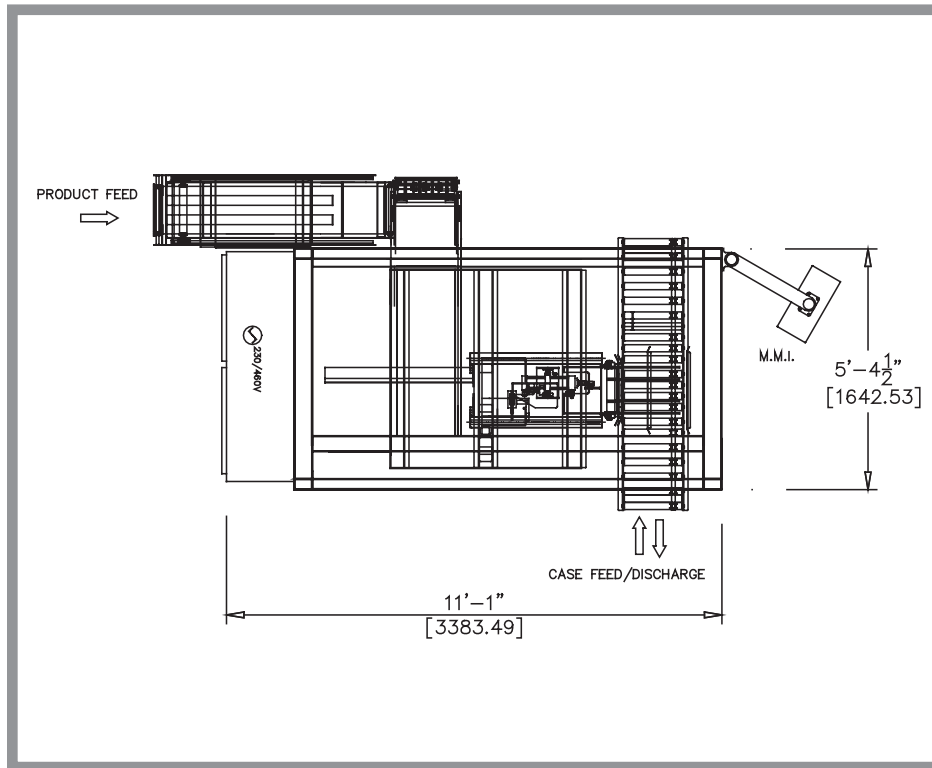

The Swing Machine™

Top View