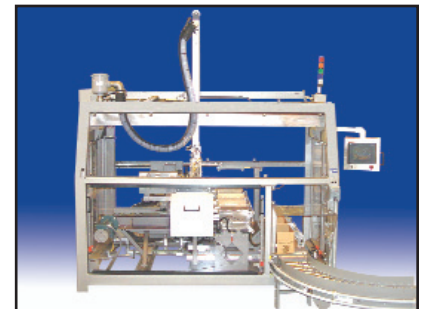

The Swing Machine™

World's most versatile Robotic Cell that packs bags and other packages either standing up and laying down, into cases, crates and other secondary containers

Fast and tool-less changeover between lay-down and stand-up patterns.

 **BluePrint
Automation**
Your Worldwide Source for Packaging Automation

The Swing Machine™

Top View

Side View

The Swing Machine™ gives you incredible versatility and peace of mind. You will not be locked into one particular packing pattern, package type or case style. Marketing will be grateful to you.

Choose from a wide range of standard and customized collation styles for various types of flexible bags and rigid containers. In addition, you may use various types of interchangeable end-of-arm tooling specifically designed to reliably grip your product.

Our robot is fully servo driven and controlled by a state-of-the-art coordinated motion control package. Smooth parabolic paths eliminate sudden acceleration and vibration.

A perfect example of simplified mechanical design through application of advanced electronics.