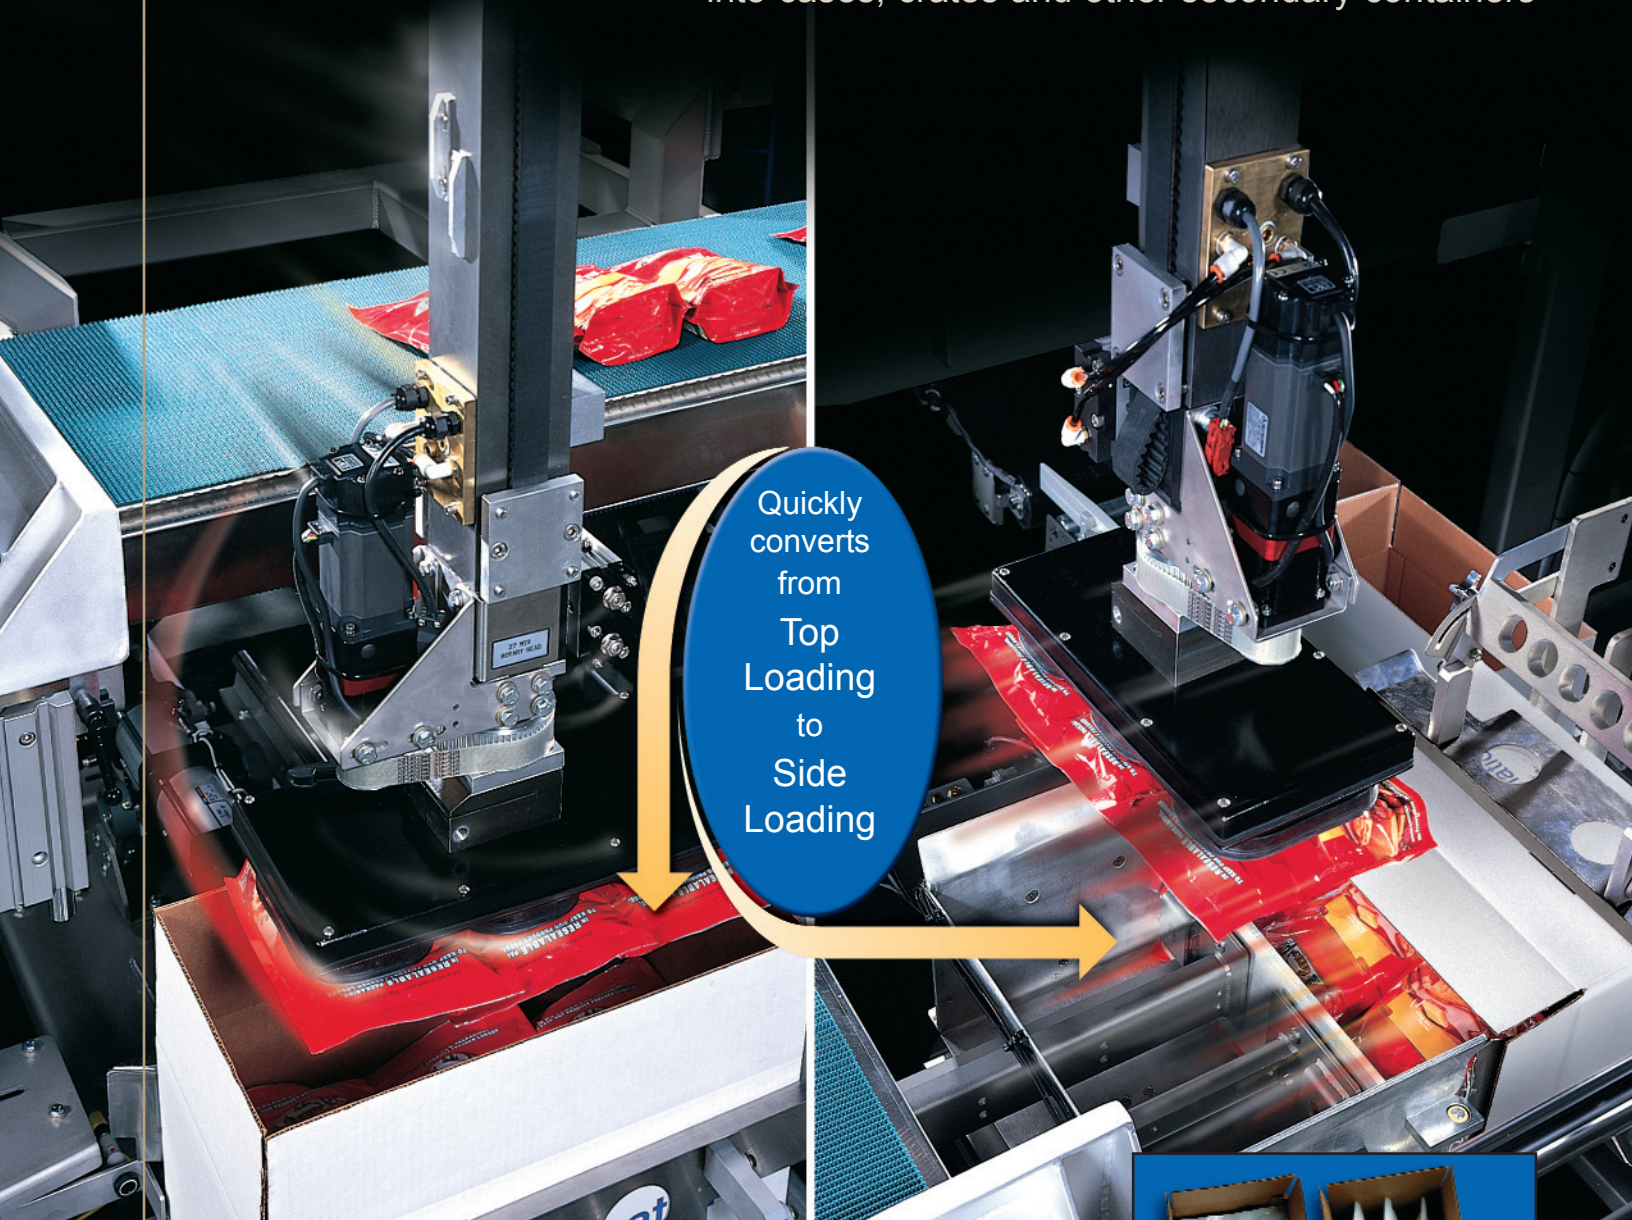

The Swing Machine™

World's most versatile Robotic Cell that packs bags and other packages either standing up and laying down, into cases, crates and other secondary containers

Fast and tool-less changeover between lay-down and stand-up patterns.

- Proven: More than 85 units operating successfully in the field.
- Versatile: Several units run bags and cartons or tubs on the same machine.
- Programmable: Robotic motion easily controlled through operator interface.

 **BluePrint
Automation**
Your Worldwide Source for Packaging Automation

The Swing Machine™

Top View

Side View

The Swing Machine™ gives you incredible versatility and peace of mind. You will not be locked into one particular packing pattern, package type or case style. Marketing will be grateful to you.

Our robot is fully servo driven and controlled by a state-of-the-art coordinated motion control package. Smooth parabolic paths eliminate sudden acceleration and vibration.

A perfect example of simplified mechanical design through application of advanced electronics.